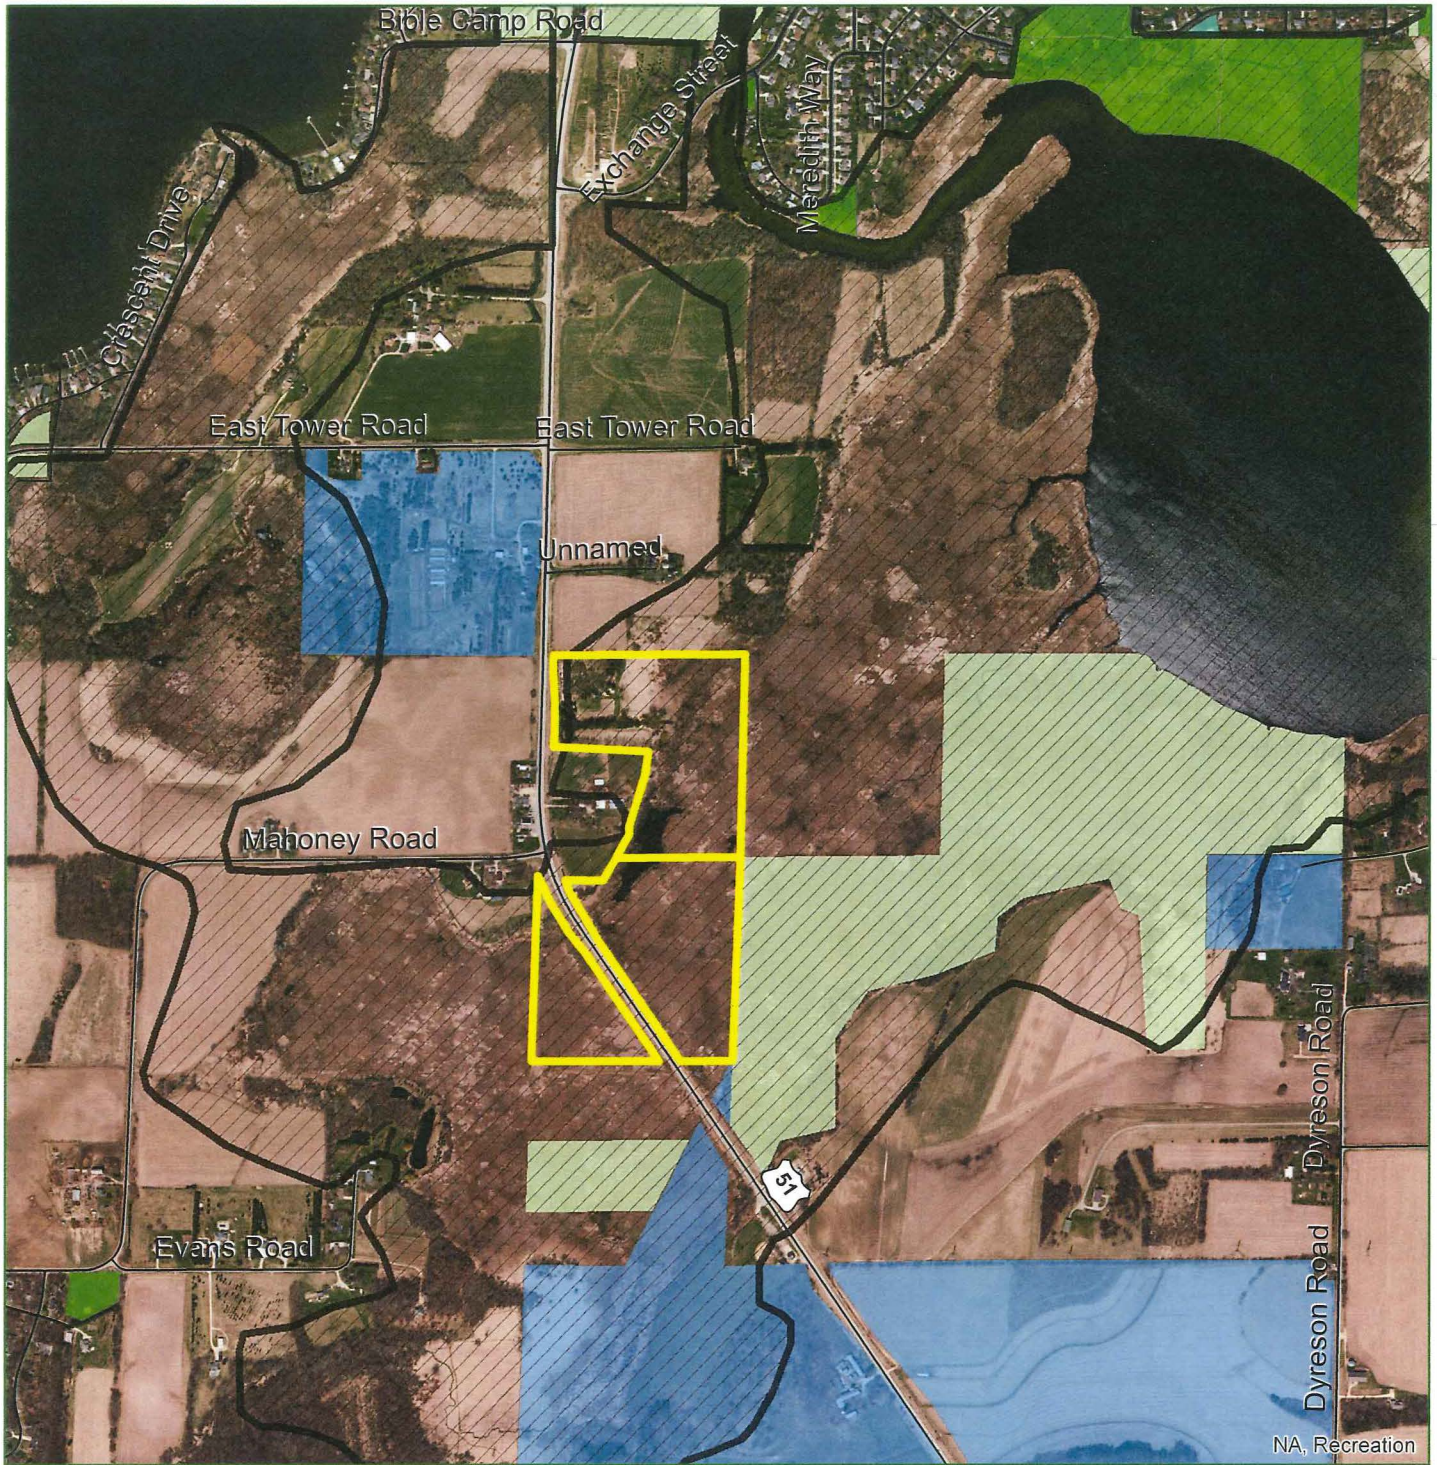

Proposed Brost Addition to Lower Mud Lake - 68.85 acres

0 0.4 0.8 1.6 Miles

- Brost Addition to Lower Mud Lake NRA
- Groundswell Conservation Easements
- Lower Mud Lake NRA Boundary
- Park
- Natural Area
- Other Public Lands